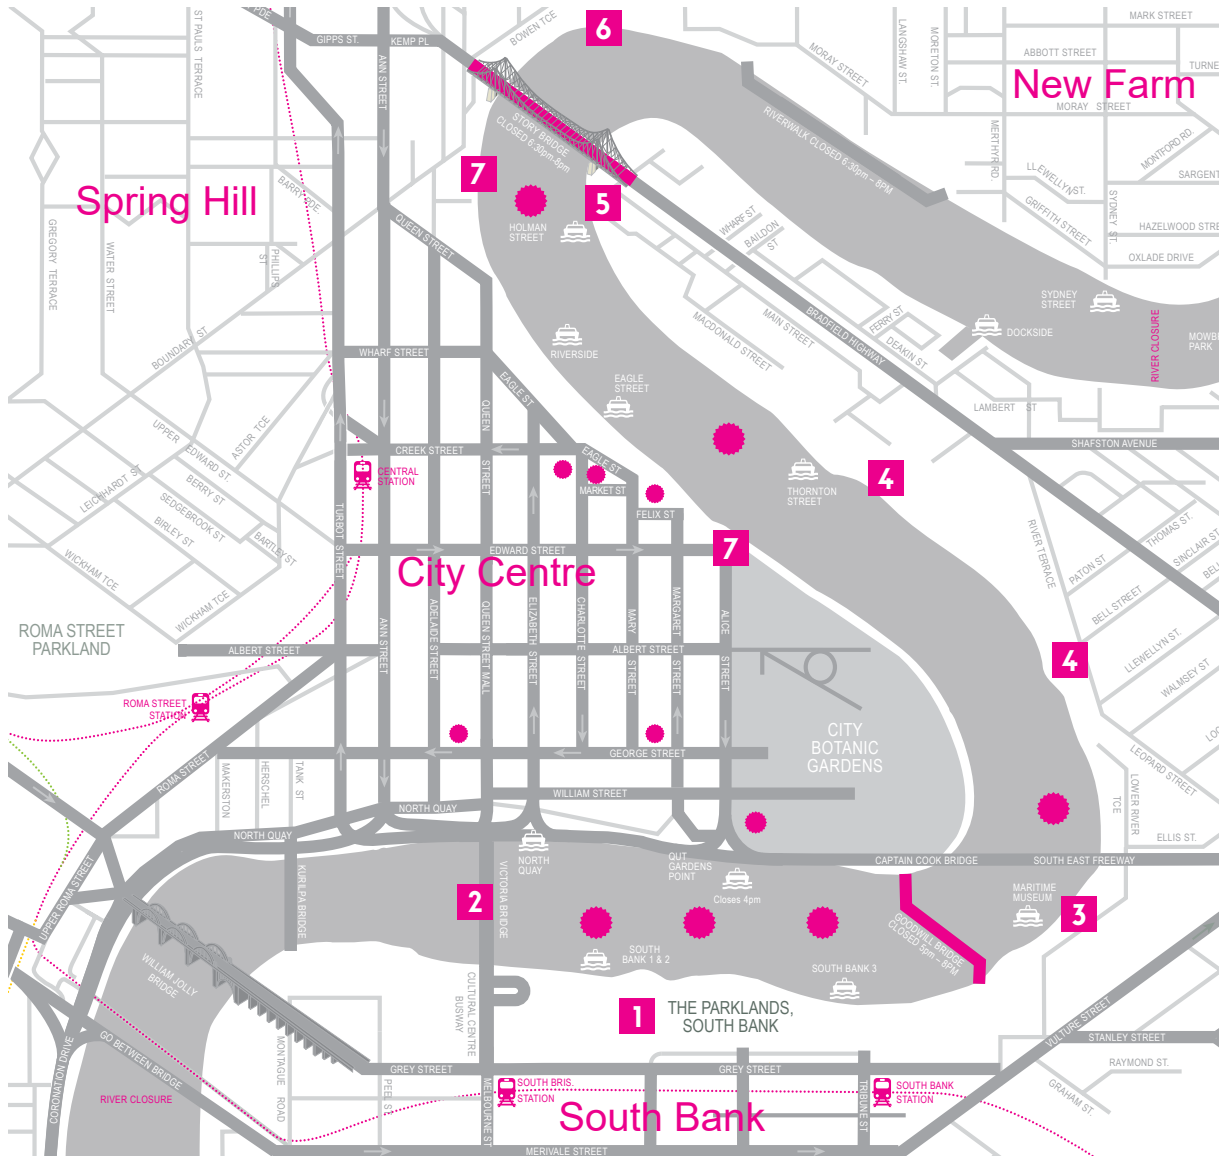

SUNSUPER RIVERFIRE VANTAGE POINT MAP

KEY VANTAGE POINTS

- 1 THE PARKLANDS, SOUTH BANK**

The venue is fenced for public safety and will be closed once capacity is reached. Arrive early and enjoy the 104.5 Triple M outside broadcast from 3pm. South Bank is an alcohol free zone.
- 2 VICTORIA BRIDGE**
- 3 DOCK STREET**
- 4 KANGAROO POINT CLIFFS**

River Terrace and parkland below cliffs
- 5 CAPTAIN BURKE PARK**
- 6 WILSON'S LOOKOUT**
- 7 CITY RIVERWALK**

From City Botanical Gardens to Story Bridge

LEGEND

- Fireworks Barges & Rooftops
- Fireworks Bridges
- Train Station
- CityCat/Ferry
- Beverages on sale
- Toilets
- Food on sale
- No glass allowed
- No BYO alcohol allowed

RIVER, BRIDGE & ROAD CLOSURES FOR SUNSUPER RIVERFIRE

Visit brisbanefestival.com.au for the latest details.

Brisbane Festival assures the contents of this map were correct at the time of production. Brisbane Festival reserves the right to vary the fireworks footprint where necessary. Brisbane Festival recommends patrons take advantage of additional public transport services in place for *Sunsuper Riverfire*.